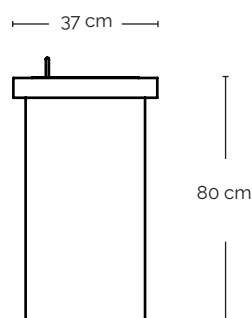

HEFA

Durable and weatherproof rubbish bin in steel.

LONG LIFETIME

MINIMAL MAINTENANCE

MATERIALS: Steel
 SURFACE METAL: Galvanised | Corten
 THICKNESS METAL: 3 mm

WEIGHT
 80 cm high // 20 kg

Miljømerket for ansvarligt skovbrug